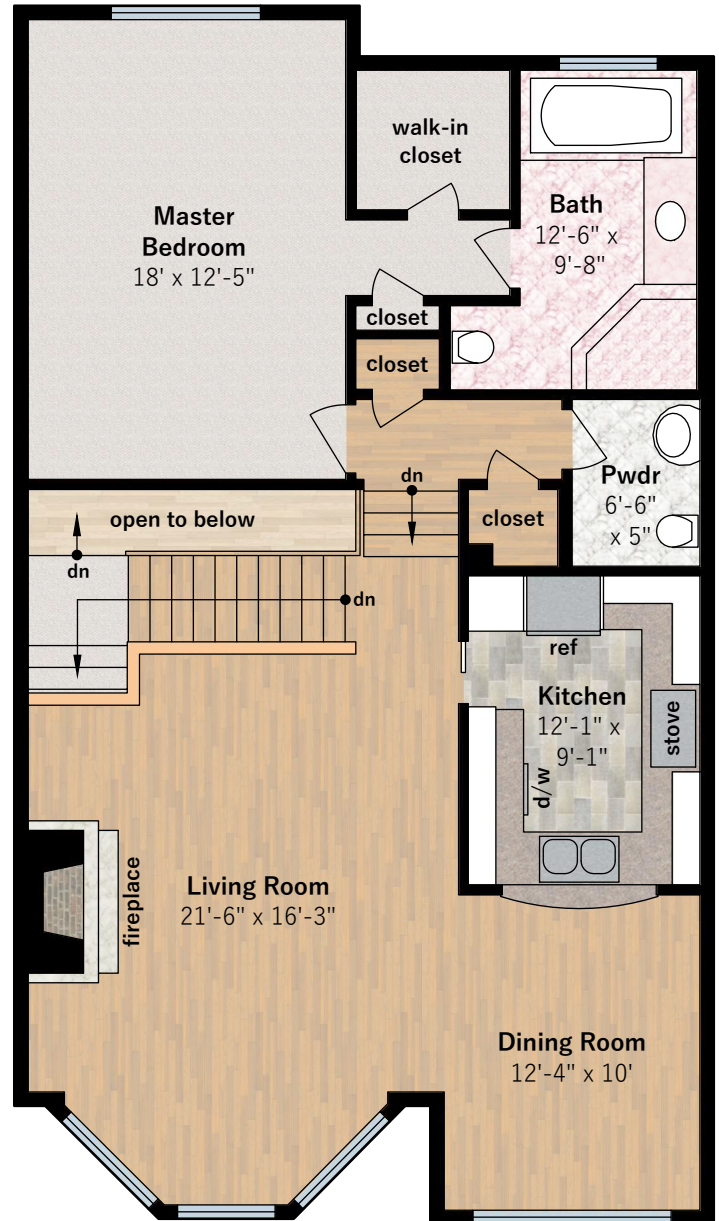

51 Starview Drive

Oakland, CA 94618

Ground Level
approx. 660 sqft

Main Level
approx. 1,202 sqft

Estimated Total Finished Square Footage: 1,862 sqft

Ground Level: 660 sqft
Main Level: 1,202 sqft

Estimated Total Unfinished Square Footage: 413 sqft

Garage: 389 sqft
Storage: 24 sqft

Interior dimensions are shown, and all square footage measured from perimeter of exterior walls. Porches, balconies, and decks are not included in calculations.
Measured on September 28th, 2020