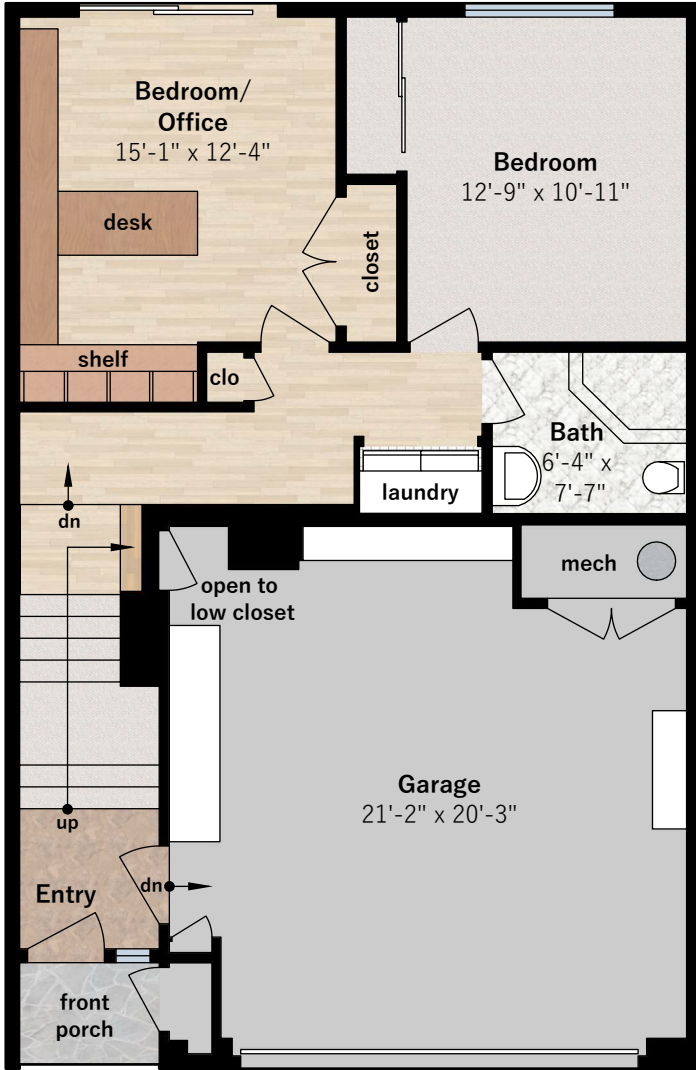

51 Starview Drive

Oakland, CA 94618

Ground Level
approx. 660 sqft

Main Level
approx. 1,202 sqft

Estimated Total Finished Square Footage: 1,862 sqft

Ground Level: 660 sqft
Main Level: 1,202 sqft

Estimated Total Unfinished Square Footage: 413 sqft

Garage: 389 sqft
Storage: 24 sqft

Interior dimensions are shown, and all square footage measured from perimeter of exterior walls. Porches, balconies, and decks are not included in calculations.
Measured on September 28th, 2020